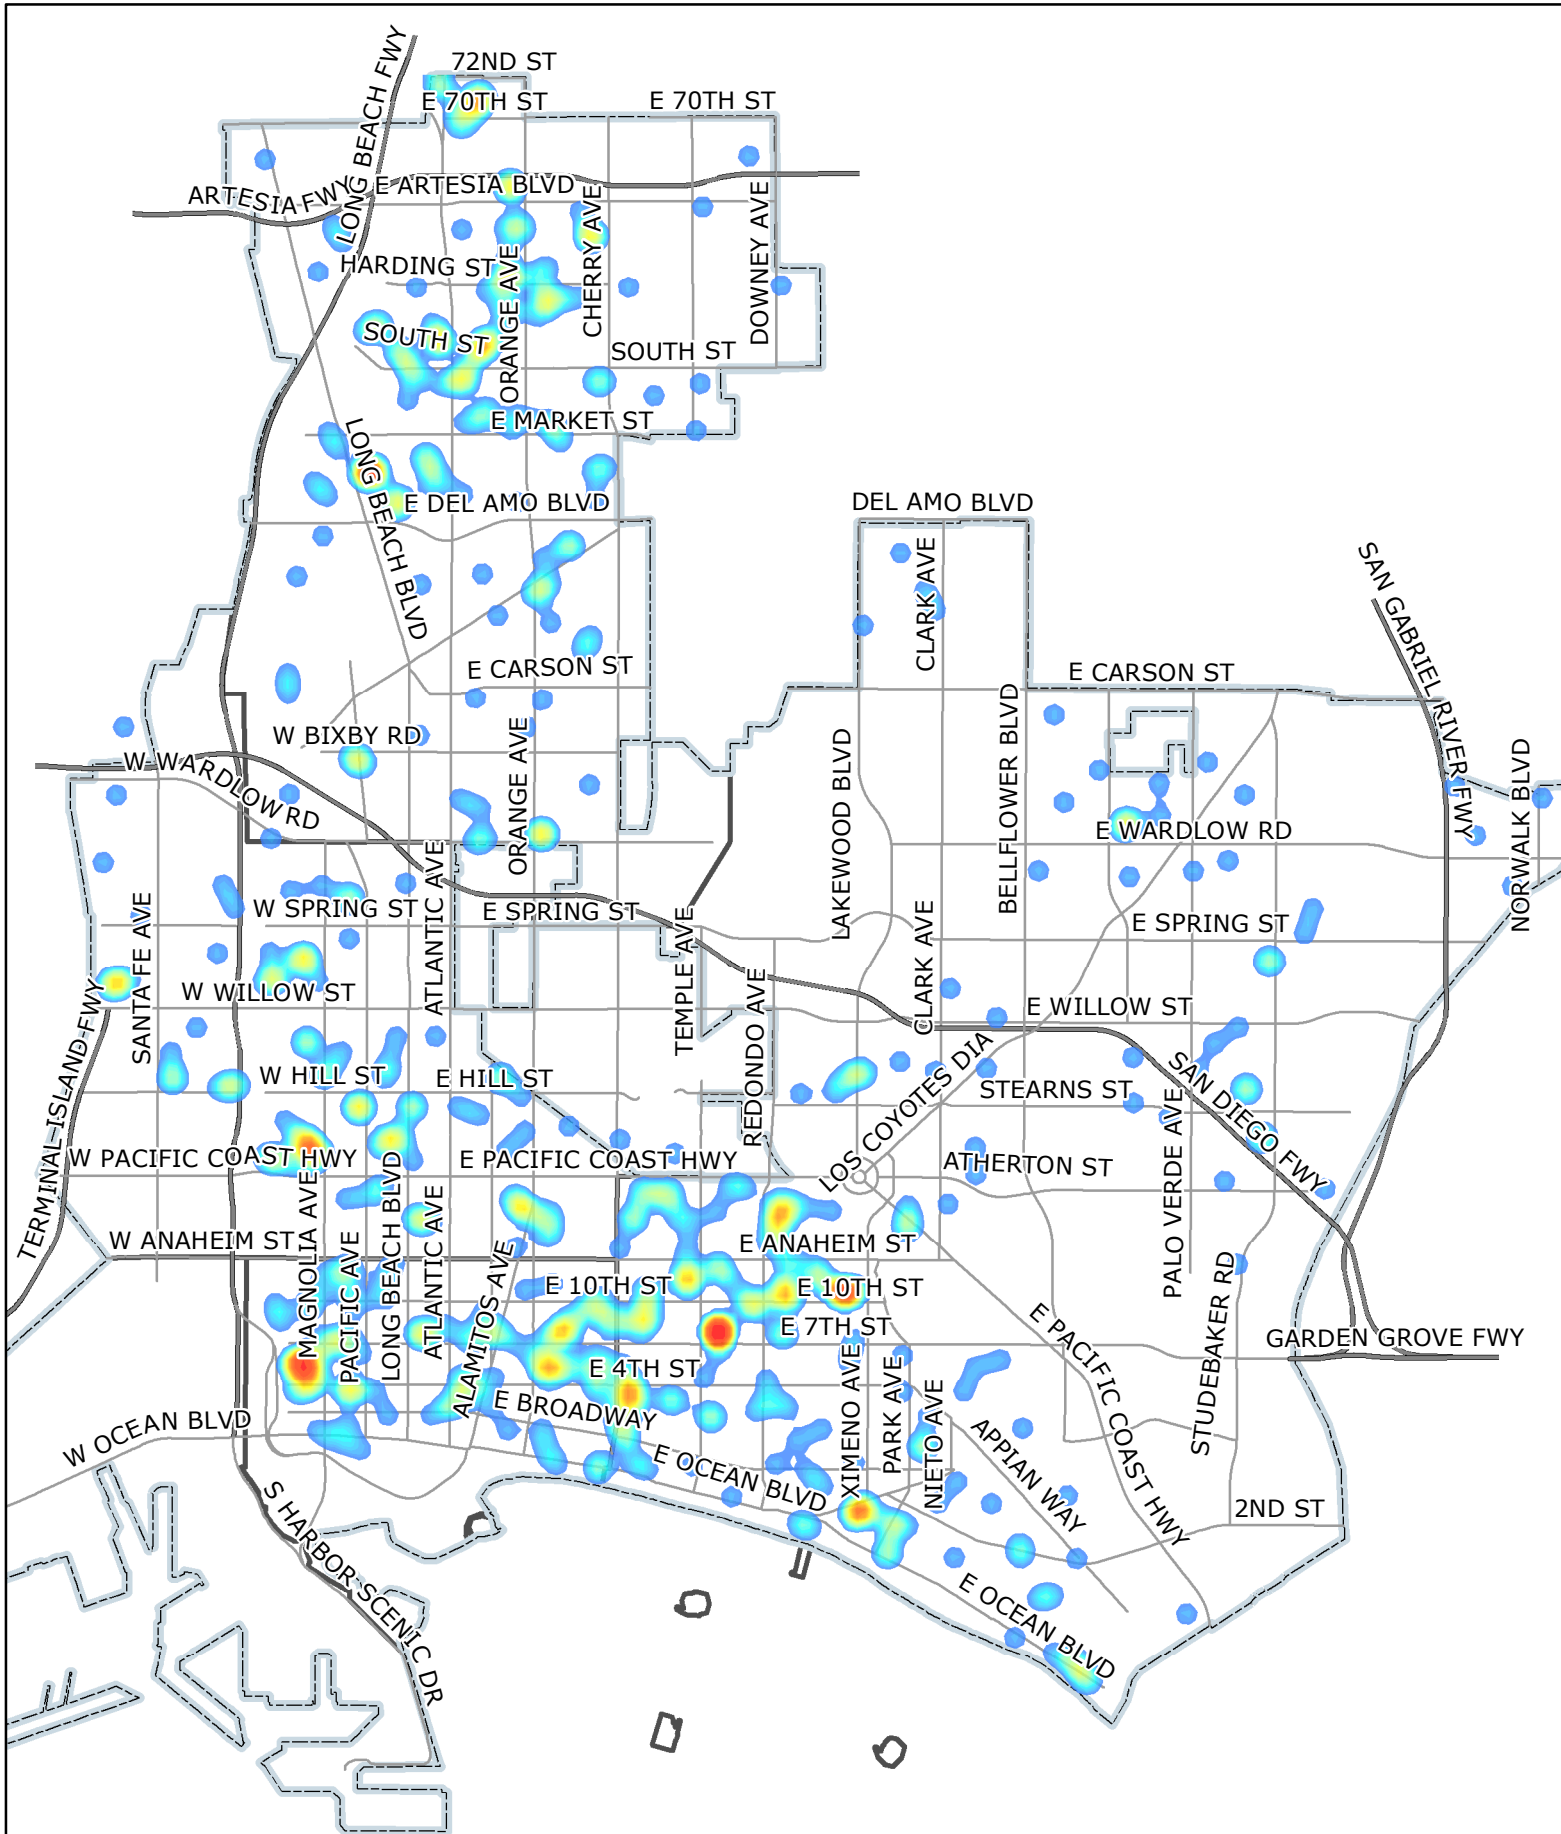

PARCEL DENSITY COUNT
Fireworks Complaints by Zip Code

- 0 to 2
- 3 to 24
- 25 to 32
- 33 to 65
- 66 to 99

Count of Zipcode*	
Zipcode	Total
90805	101
90804	65
90806	52
90813	51
90802	51
90803	45
90807	32
90815	30
90808	25
90814	24
90810	18
90755	2
90896	1
90714	1
90809	1
80914	1
Grand Total	500

*INCLUDES COMPLAINTS WITH COMPLETE ADDRESSES ONLY

LONG BEACH CITY PROSECUTOR'S OFFICE
2020 CITIZEN COMPLAINTS - FIREWORKS
PARCEL COUNT DENSITY [BY ZIP CODE]

**LONG BEACH CITY PROSECUTOR'S OFFICE
 2020 CITIZEN COMPLAINTS - FIREWORKS
 DENSITY MAP - HOT SPOTS [BY ZIP CODE]**